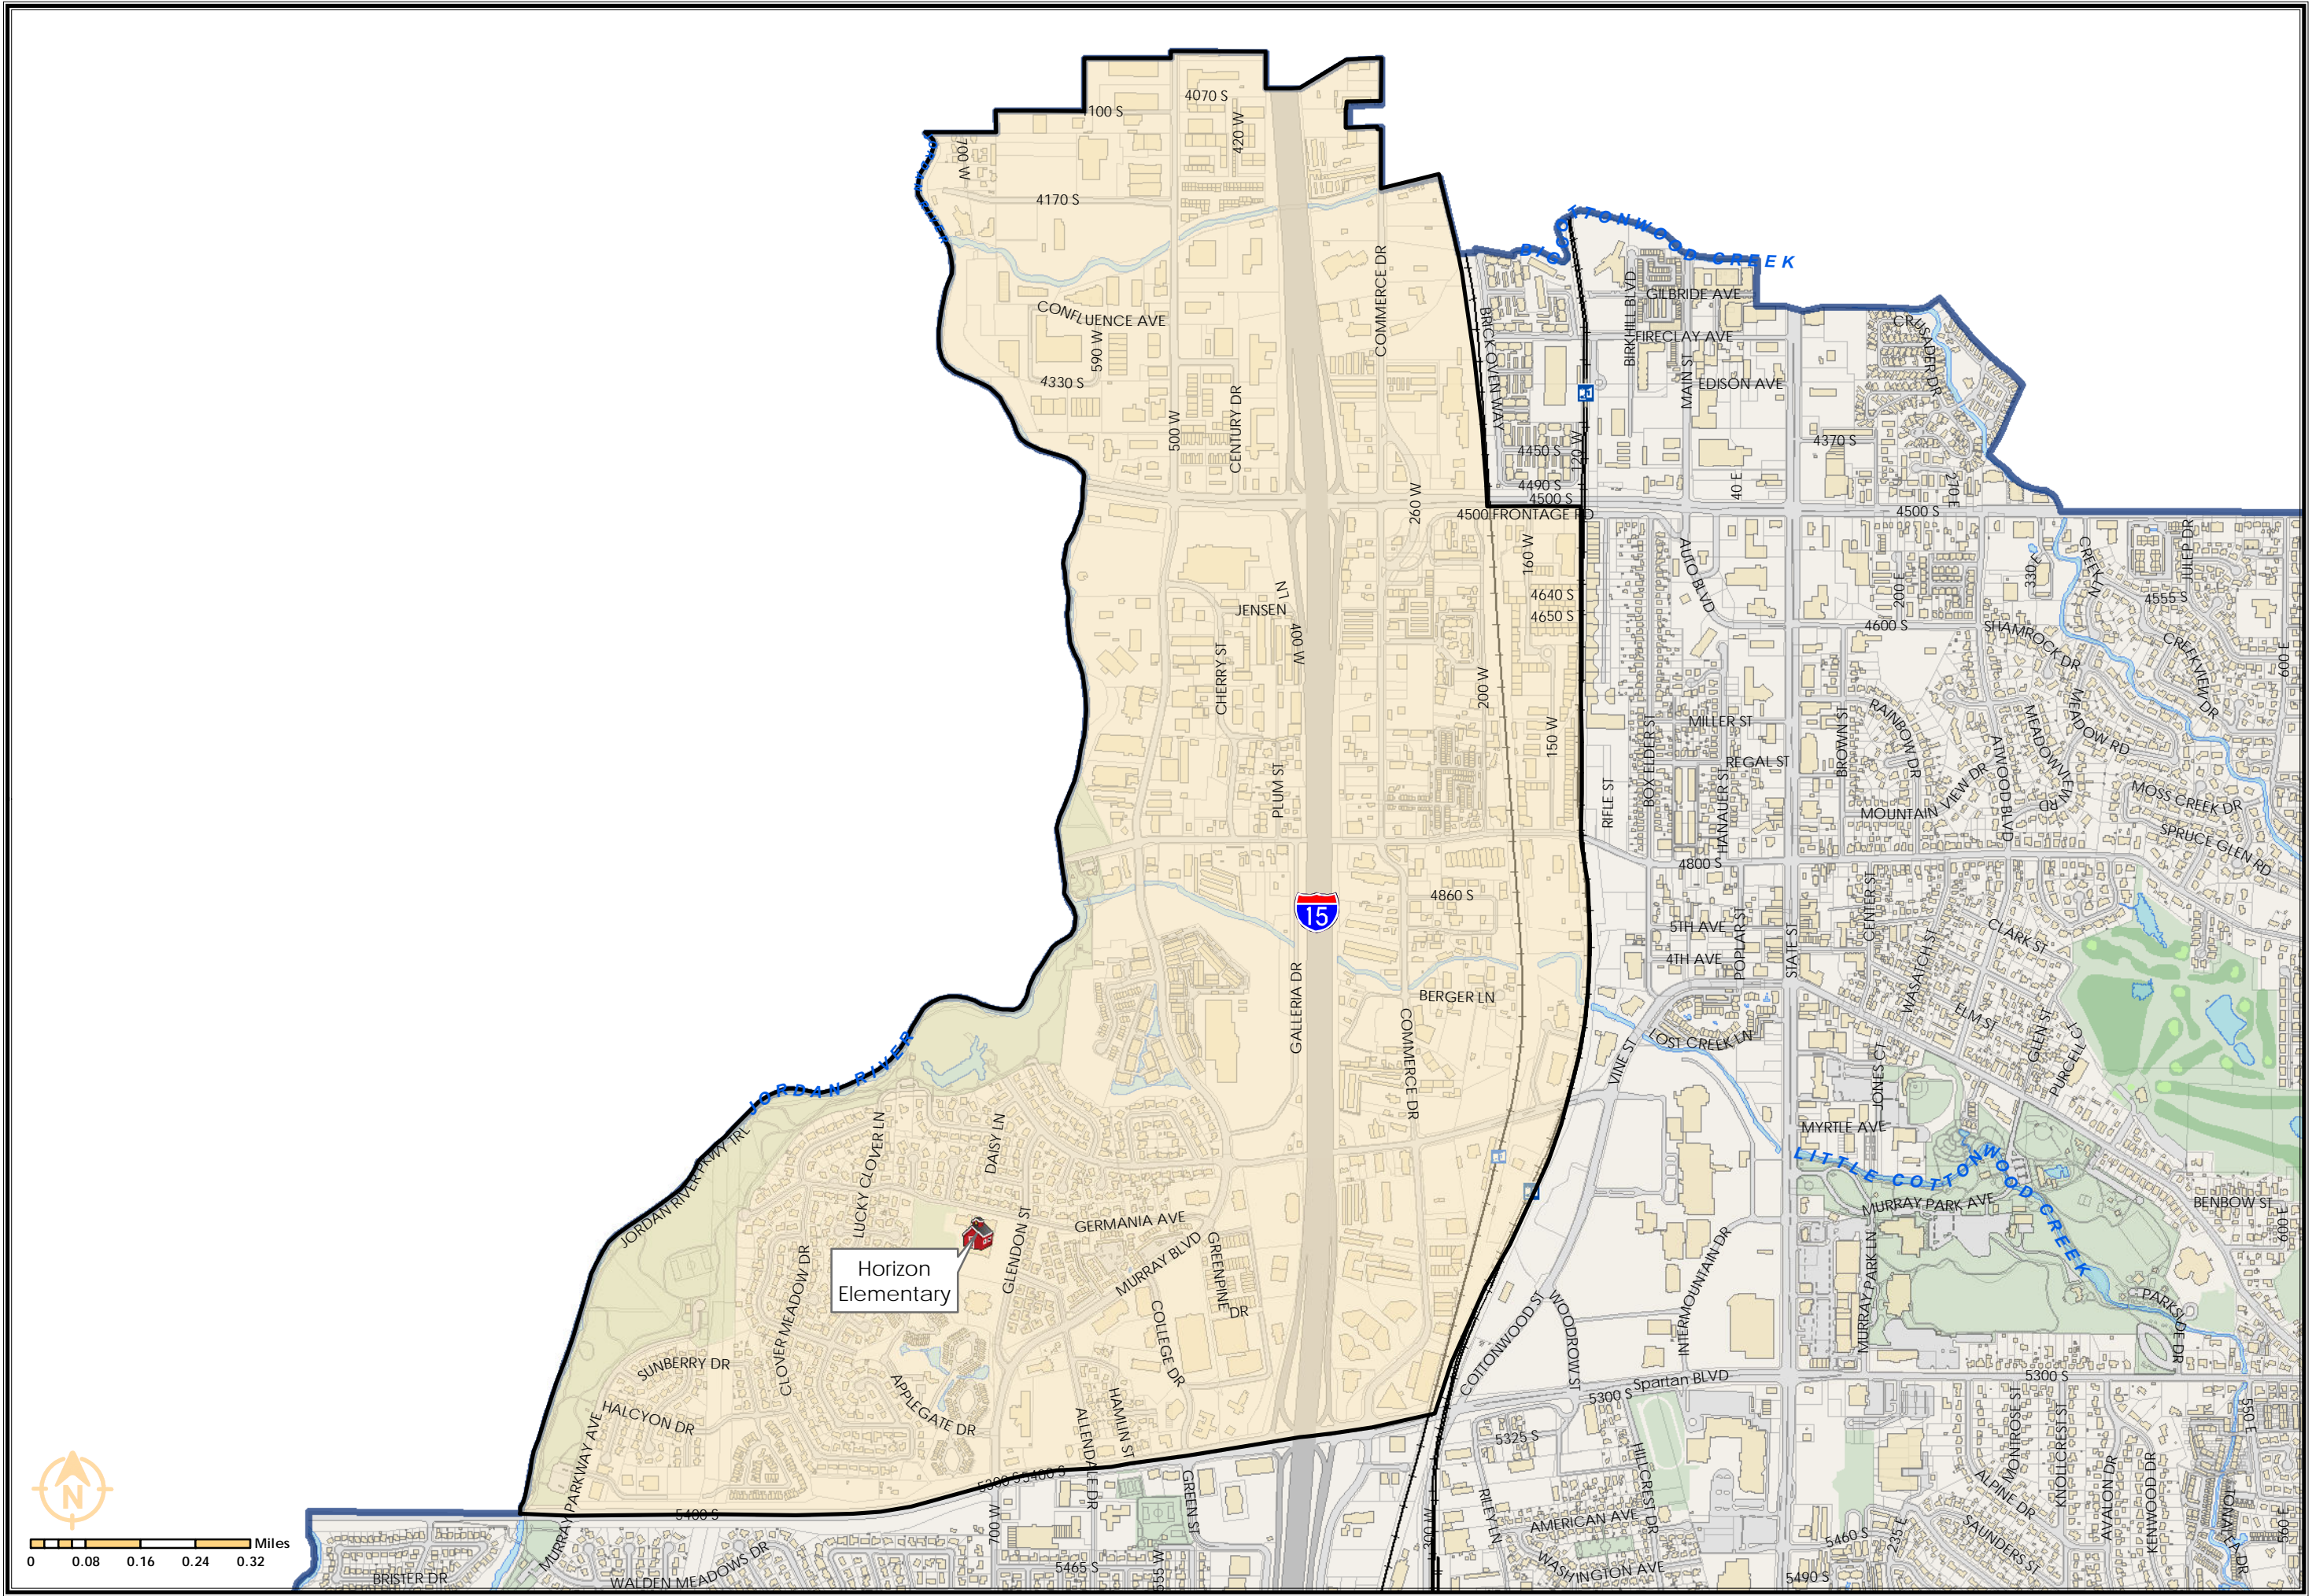

MURRAY

Murray City
GIS Division
4646 South 500 West
Murray, Utah 84123
www.murray.utah.gov

Murray School District

Horizon Elementary Boundary

Horizon Elementary

LITTLE COTTONWOOD CREEK

JORDAN RIVER